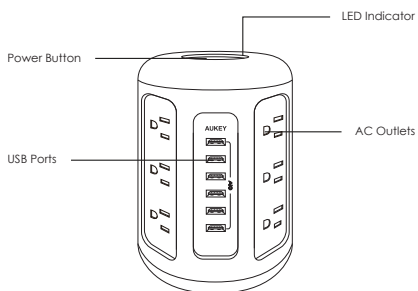

Model: PA-S14

AUKEY International Ltd.
www.aukey.com | support@aukey.com
No.102, Building P09, Electronic Trade Center
Huanan City, Pinghu Town, Longgang District
Shenzhen, Guangdong, 518111, P.R. China

AUKEY

User Manual

PowerHub XL

12 AC Outlets + 6 USB Ports

Introduction

Hi, Thank you for purchasing the AUKEY PowerHub XL. Please read this user manual carefully and keep it in a safe place for future reference. If you need any assistance, please contact our support team with your product model number and Amazon order number.

Package Contents

PowerHub XL
User Manual
Warranty Card

Product Diagram

- EN -

Specifications

Model	PA-S14
Input	100 - 240V 15A 50Hz / 60Hz
USB Output	5V 2.4A (6A Max)
AC Output	100 - 240V 15A 1875W
Dimensions	117 x 117 x 172mm / 4.61" x 4.61" x 6.77"
Weight	885g / 31.22oz

Getting Started

- Plug the PowerHub XL into a wall socket
- Press the Power Button to turn on/off
- Plug in your AC and USB powered devices

Product Care

- Please keep away from liquid and extreme heat

Warranty & Customer Support

Amazon US orders: support.us@aukey.com

Amazon EU orders: support.eu@aukey.com

Amazon CA orders: support.ca@aukey.com

Amazon JP orders: support.jp@aukey.com

- EN -