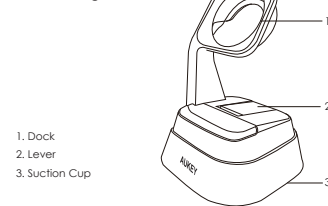

AUKEY

User Manual Apple Watch Dock

Introduction

Package Contents

Apple Watch Dock
Warranty Card
User Manual

Product Diagram

Specifications

Model	HD-C37
Compatibility	38mm Apple Watch, 42mm Apple Watch
Dimensions	61 x 61 x 83mm / 2.4" x 2.4" x 3.3"
Weight	46.6g / 1.6oz

- EN -

Getting Started

- Place the suction cup on a clean dry flat surface. Press Lever to secure the HD-C37 in place
- Insert your magnetic charging cable to the Dock
- Attach your Apple Watch to start charging